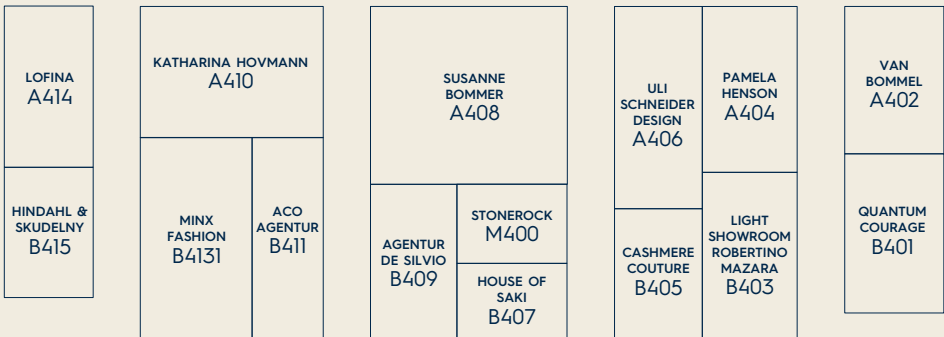

HALL 4

1. FLOOR