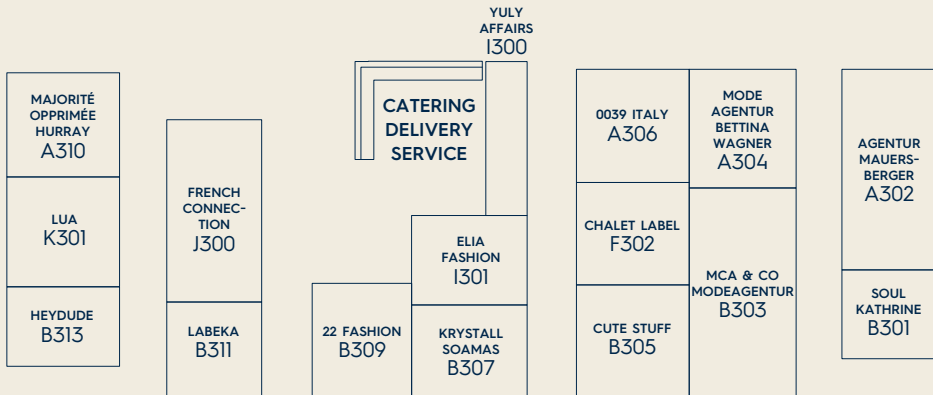

HALL 3

1. FLOOR