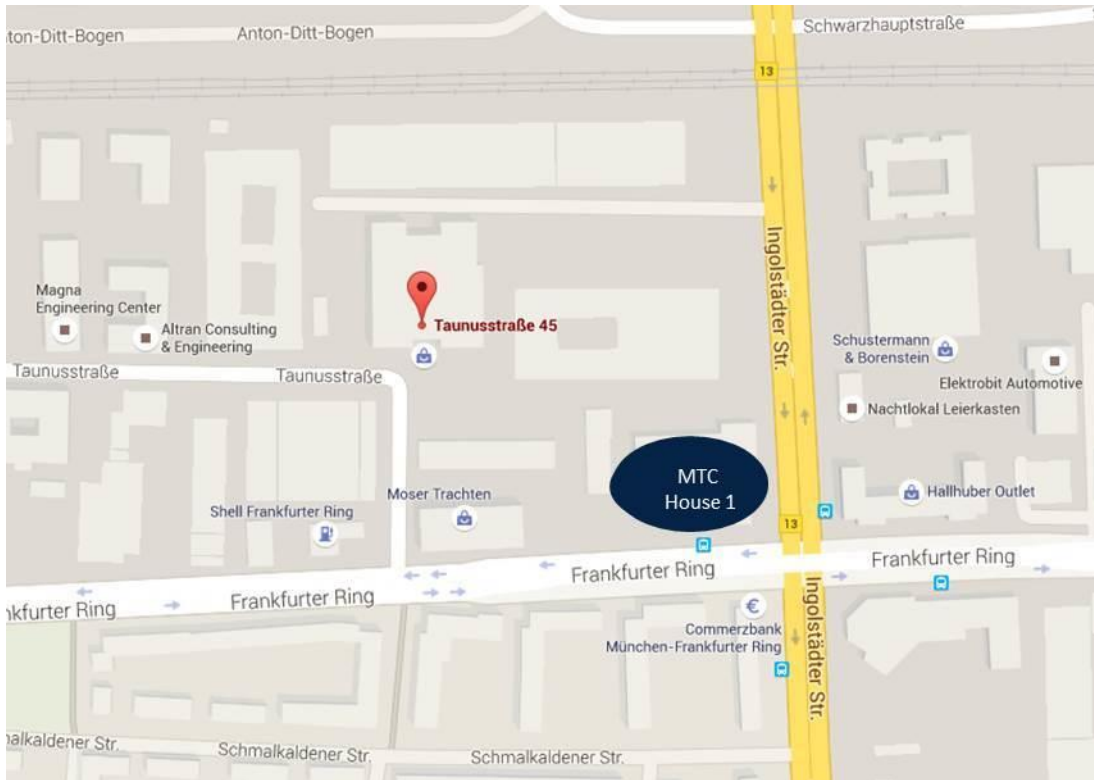

MTC- world of fashion, house 1, is located approx. 30 km from Munich Airport.  
[www.munich-airport.de](http://www.munich-airport.de)

MTC WORLD OF FASHION  
HOUSE 1  
INGOLDSTÄDTER STR. 45/  
TAUNUSSTR. 45  
80807 MÜNCHEN  
GERMANY

## **Reaching us by car**

To easily reach the Supreme trade shows at MTC- world of fashion, house 1, just enter the following address in your GPS:

Taunusstr. 45, 80807 Munich.

Ample parking spaces are available at a fee.

## **Public transportation**

Travelers arriving by train at Munich central station reach MTC- world of fashion, house 1, via the subway line U2. Exit at Frankfurter Ring.

The bus no. 85 runs from subway station Münchner Freiheit to Ingolstädter Straße.

**Address for your GPS**

MTC WORLD OF FASHION  
HOUSE 1  
TAUNUSSTR. 45  
80807 MÜNCHEN  
GERMANY